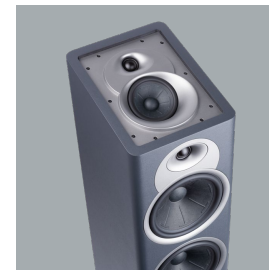

Dolby Atmos ENABLED SPEAKER

Dolby Atmos has reinvented how entertainment is created and experienced, allowing creatives everywhere to place each sound exactly where they want it to go, for a more realistic and immersive audio experience. Whether you're gaming, watching your favourite film or series, or listening to that new track on repeat, Dolby Atmos transports you into a spatial sound experience that draws you in deeper, so you hear more and feel more.